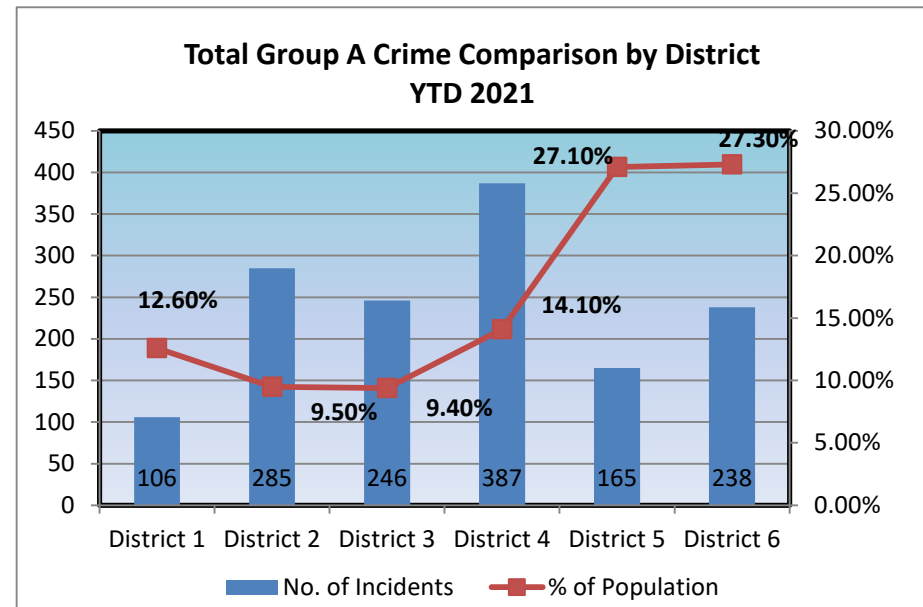

Comparison Crime Against Population

City of Lakewood Incident Report 1Q 2021

	1st Quarter 2021												YTD Percent Change 1Q2020-2021
	1st Quarter 2021						City		Quarterly Percent Change	City			
	LD01	LD02	LD03	LD04	LD05	LD06	4Q2020	1Q2021	4Q20-1Q21	YTD2020	YTD2021		
Person Crimes													
Aggravated Assault	6	20	9	9	4	7	55	55	0.00%	88	55	-37.50%	
Simple Assault	26	54	44	45	25	31	195	225	15.38%	271	225	-16.97%	
Homicide	0	0	1	0	0	0	0	1	100.00%	3	1	-66.67%	
Kidnapping	1	3	0	2	1	1	5	8	60.00%	12	8	-33.33%	
Sex (Forcible)	1	3	0	0	0	2	8	6	-25.00%	10	6	-40.00%	
Sex (NonForcible)	0	7	3	2	3	5	12	20	66.67%	17	20	17.65%	
Totals and Averages	34	87	57	58	33	46	275	315	14.55%	401	315	-21.45%	
Property Crimes													
Arson	0	0	1	4	1	1	3	7	133.33%	2	7	250.00%	
Bribery	0	0	0	0	0	0	0	0	NA	0	0	NA	
Burglary	10	18	30	15	14	17	125	104	-16.80%	120	104	-13.33%	
Counterfeiting	0	1	3	3	0	1	6	8	33.33%	17	8	-52.94%	
Vandalism	16	43	41	73	46	57	317	276	-12.93%	251	276	9.96%	
Embezzlement	0	0	0	0	0	0	0	0	NA	0	0	NA	
Extortion	0	0	0	1	1	0	2	2	0.00%	1	2	100.00%	
Fraud	4	13	4	17	7	8	34	53	55.88%	47	53	12.77%	
Larceny	19	69	55	150	52	81	466	426	-8.58%	441	426	-3.40%	
Motor Vehicle Theft	13	27	27	35	8	18	116	128	10.34%	95	128	34.74%	
Robbery	3	6	6	5	0	5	23	25	8.70%	14	25	78.57%	
Stolen Property	0	0	0	0	0	0	0	0	NA	0	0	NA	
Totals and Averages	65	177	167	303	129	188	1092	1029	-5.77%	988	1029	4.15%	
Society Crimes													
Drug	3	11	15	19	2	1	98	51	-47.96%	94	51	-45.74%	
Pornography	0	0	0	0	0	0	0	0	NA	3	0	-100.00%	
Prostitution	0	2	0	1	0	1	8	4	-50.00%	3	4	33.33%	
Weapon Law Violations	4	8	7	6	1	2	33	29	-12.12%	27	29	7.41%	
Totals and Averages	7	21	22	26	3	4	139	84	-39.57%	127	84	-33.86%	
Grand Totals and Averages	106	285	246	387	165	238	1506	1428	-5.18%	1516	1428	-5.80%