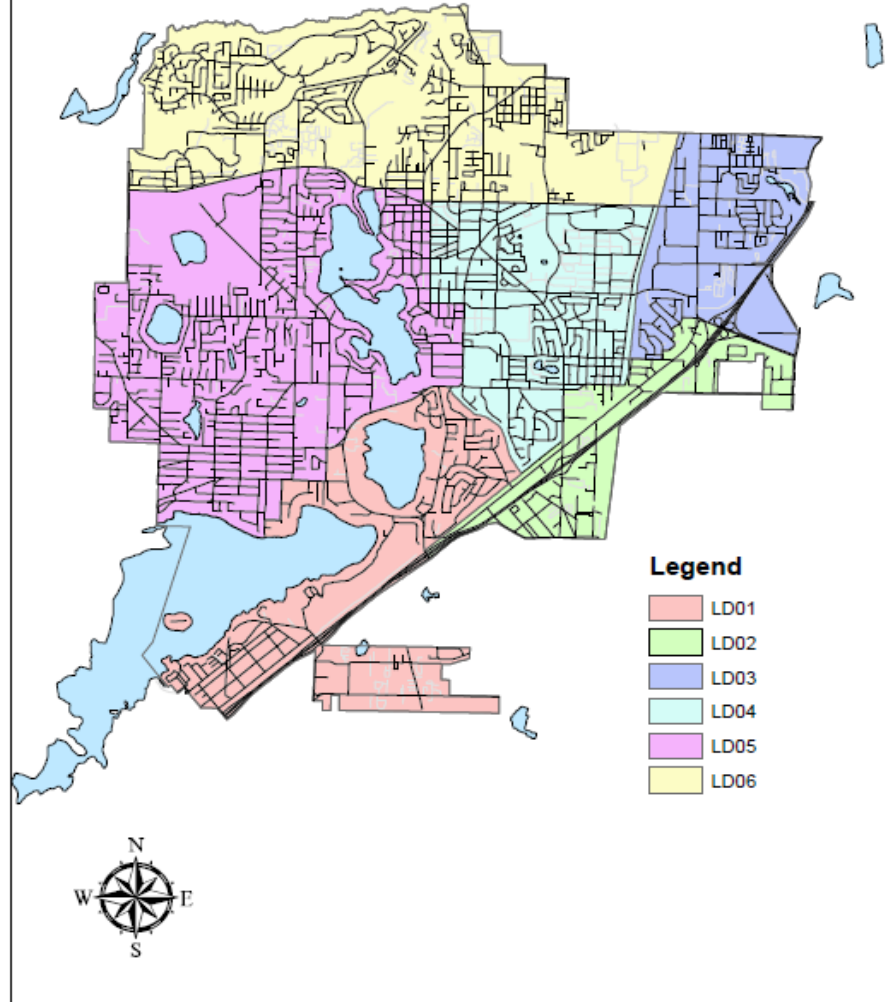

City of Lakewood

District Map

15 July 2016