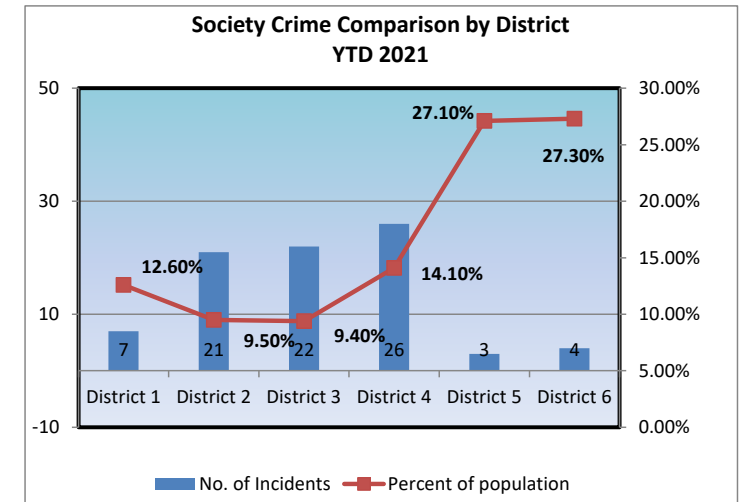

Comparison Crime Against Population

City of Lakewood Incident Report 1Q 2021

	1st Quarter 2021												YTD Percent Change 1Q2020-2021
	1st Quarter 2021						City		Quarterly Percent Change	City			
	LD01	LD02	LD03	LD04	LD05	LD06	4Q2020	1Q2021	4Q20-1Q21	YTD2020	YTD2021		
Person Crimes													
Aggravated Assault	6	20	9	9	4	7	55	55	0.00%	88	55	-37.50%	
Simple Assault	26	54	44	45	25	31	195	225	15.38%	271	225	-16.97%	
Homicide	0	0	1	0	0	0	0	1	100.00%	3	1	-66.67%	
Kidnapping	1	3	0	2	1	1	5	8	60.00%	12	8	-33.33%	
Sex (Forcible)	1	3	0	0	0	2	8	6	-25.00%	10	6	-40.00%	
Sex (NonForcible)	0	7	3	2	3	5	12	20	66.67%	17	20	17.65%	
Totals and Averages	34	87	57	58	33	46	275	315	14.55%	401	315	-21.45%	
Property Crimes													
Arson	0	0	1	4	1	1	3	7	133.33%	2	7	250.00%	
Bribery	0	0	0	0	0	0	0	0	NA	0	0	NA	
Burglary	10	18	30	15	14	17	125	104	-16.80%	120	104	-13.33%	
Counterfeiting	0	1	3	3	0	1	6	8	33.33%	17	8	-52.94%	
Vandalism	16	43	41	73	46	57	317	276	-12.93%	251	276	9.96%	
Embezzlement	0	0	0	0	0	0	0	0	NA	0	0	NA	
Extortion	0	0	0	1	1	0	2	2	0.00%	1	2	100.00%	
Fraud	4	13	4	17	7	8	34	53	55.88%	47	53	12.77%	
Larceny	19	69	55	150	52	81	466	426	-8.58%	441	426	-3.40%	
Motor Vehicle Theft	13	27	27	35	8	18	116	128	10.34%	95	128	34.74%	
Robbery	3	6	6	5	0	5	23	25	8.70%	14	25	78.57%	
Stolen Property	0	0	0	0	0	0	0	0	NA	0	0	NA	
Totals and Averages	65	177	167	303	129	188	1092	1029	-5.77%	988	1029	4.15%	
Society Crimes													
Drug	3	11	15	19	2	1	98	51	-47.96%	94	51	-45.74%	
Pornography	0	0	0	0	0	0	0	0	NA	3	0	-100.00%	
Prostitution	0	2	0	1	0	1	8	4	-50.00%	3	4	33.33%	
Weapon Law Violations	4	8	7	6	1	2	33	29	-12.12%	27	29	7.41%	
Totals and Averages	7	21	22	26	3	4	139	84	-39.57%	127	84	-33.86%	
Grand Totals and Averages	106	285	246	387	165	238	1506	1428	-5.18%	1516	1428	-5.80%