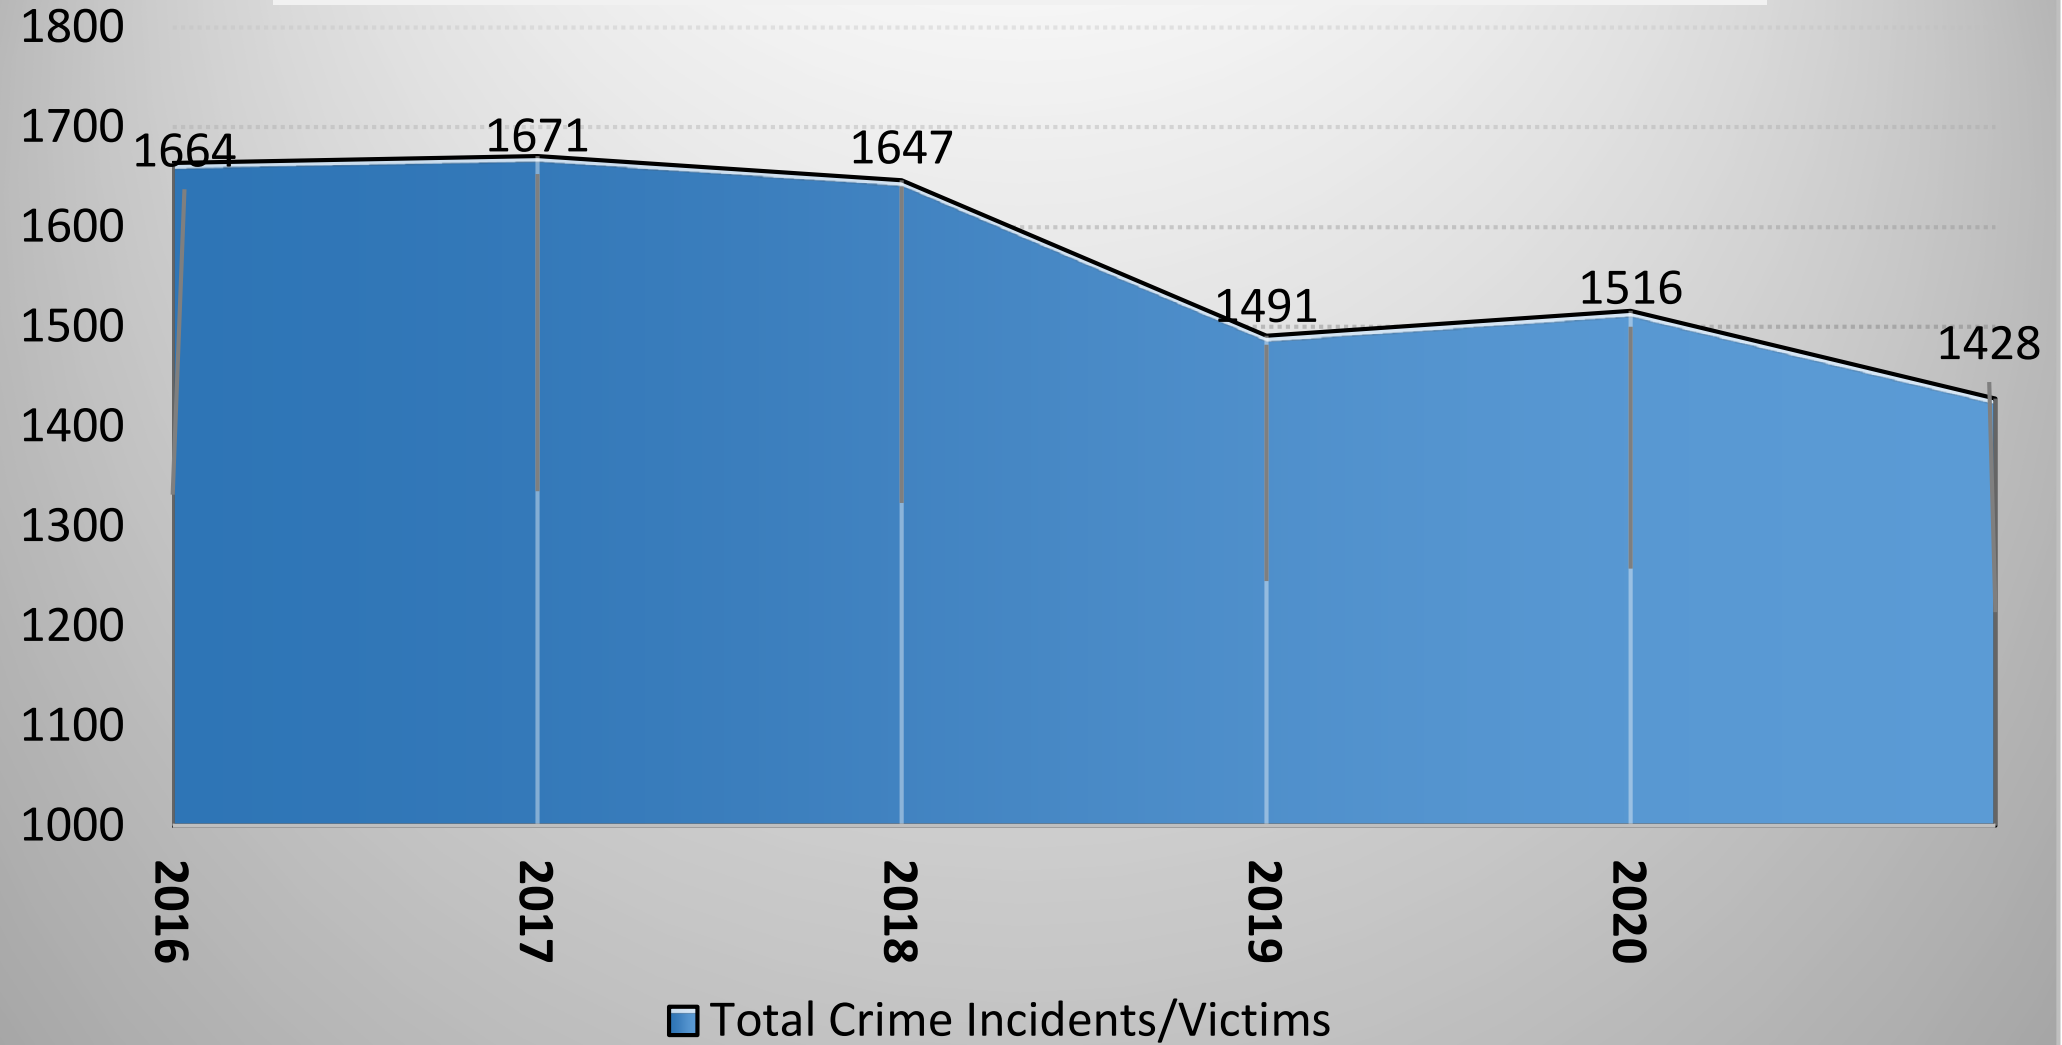

Total Crime 1st Quarters 2016-2021

Total Accidents By Quarter (Reports) 2018-2021

Motor Vehicle Theft 2Q2017-1Q2021

1st Quarter Notable Incidents

- Homicide – On January 7th a 17 year old shot his father in the back of the head after an argument. He then called 911 and reported it as a suicide. Detectives quickly unraveled the truth and the suspect was taken into custody and charged with Murder.
- Child abuse- Also on January 7th, officers responded to Mary Bridge Childrens' Hospital for a report of a 6 week old baby with multiple (21) broken bones. During the subsequent investigation detectives developed probable cause for arrest of the father for assault of a child. He is currently in custody awaiting trial.
- Shooting on I-5 – On March 10th Lakewood officers responded to assist WSP following a shooting on the highway. The shooter, recently released from jail, was playing with his sister-in-law's pistol in the vehicle when he shot himself through his hand and into her upper leg. The suspect then got out of the car, pointed the gun at a trooper before pointing the gun at his own head. The trooper tackled the suspect and he was taken into custody. Lakewood officers rendered aid to the injured victim and assisted WSP. I-5 traffic was affected for several hours.
- Street racing and intersection takeovers have become an issue in Western Washington. Different groups hold organized gatherings for the purpose of racing or taking over public intersections and private parking lots to record "burnouts" for social media posting. These events not only disrupt traffic but they create a safety hazard for participants, spectators, and innocent bystanders. As these incidents frequently cross jurisdictional boundaries, Lakewood collaborated with other regional agencies to hold several emphases for the purpose of deterring these events.
- Crimes Against Persons are low despite a slight uptick from 4th Quarter 2020 (275 to 315 violent crimes across the entire city). Still... 315 is the 2nd lowest violent crime number since 1Q2011. 1Q2021 numbers were driven by 225 simple assaults. 55 Aggravated Assaults for an entire quarter is a low number by comparison.
- Crimes Against Property was down for the second quarter. Car Thefts are still high continuing an upward trend since 2Q2020. Our own internal assessment shows that most thefts are of Hondas/Acuras, Ford Pickups and vehicles left idling by their owners. Burglaries are down 16.8% and Vandalism is down 12.9% from the same time in 2020. Larceny (normally the largest number in Property Crime and includes shoplifting and car prowls) was down 8.6% from 4Q2020.
- Overall Total Crime was lower for the second quarter in a row driven by the decrease in property crime.