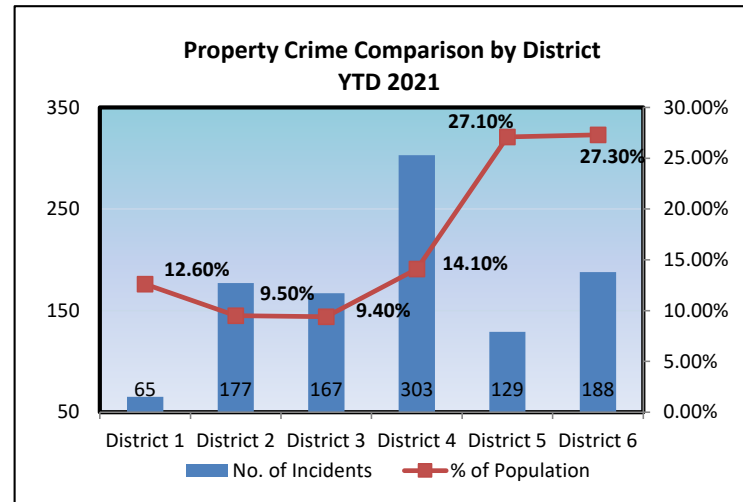

Comparison Crime Against Population

City of Lakewood Incident Report 1Q 2021

	1st Quarter 2021												YTD Percent Change 1Q2020-2021
	1st Quarter 2021						City		Quarterly Percent Change	City			
	LD01	LD02	LD03	LD04	LD05	LD06	4Q2020	1Q2021	4Q20-1Q21	YTD2020	YTD2021		
Person Crimes													
Aggravated Assault	6	20	9	9	4	7	55	55	0.00%	88	55	-37.50%	
Simple Assault	26	54	44	45	25	31	195	225	15.38%	271	225	-16.97%	
Homicide	0	0	1	0	0	0	0	1	100.00%	3	1	-66.67%	
Kidnapping	1	3	0	2	1	1	5	8	60.00%	12	8	-33.33%	
Sex (Forcible)	1	3	0	0	0	2	8	6	-25.00%	10	6	-40.00%	
Sex (NonForcible)	0	7	3	2	3	5	12	20	66.67%	17	20	17.65%	
Totals and Averages	34	87	57	58	33	46	275	315	14.55%	401	315	-21.45%	
Property Crimes													
Arson	0	0	1	4	1	1	3	7	133.33%	2	7	250.00%	
Bribery	0	0	0	0	0	0	0	0	NA	0	0	NA	
Burglary	10	18	30	15	14	17	125	104	-16.80%	120	104	-13.33%	
Counterfeiting	0	1	3	3	0	1	6	8	33.33%	17	8	-52.94%	
Vandalism	16	43	41	73	46	57	317	276	-12.93%	251	276	9.96%	
Embezzlement	0	0	0	0	0	0	0	0	NA	0	0	NA	
Extortion	0	0	0	1	1	0	2	2	0.00%	1	2	100.00%	
Fraud	4	13	4	17	7	8	34	53	55.88%	47	53	12.77%	
Larceny	19	69	55	150	52	81	466	426	-8.58%	441	426	-3.40%	
Motor Vehicle Theft	13	27	27	35	8	18	116	128	10.34%	95	128	34.74%	
Robbery	3	6	6	5	0	5	23	25	8.70%	14	25	78.57%	
Stolen Property	0	0	0	0	0	0	0	0	NA	0	0	NA	
Totals and Averages	65	177	167	303	129	188	1092	1029	-5.77%	988	1029	4.15%	
Society Crimes													
Drug	3	11	15	19	2	1	98	51	-47.96%	94	51	-45.74%	
Pornography	0	0	0	0	0	0	0	0	NA	3	0	-100.00%	
Prostitution	0	2	0	1	0	1	8	4	-50.00%	3	4	33.33%	
Weapon Law Violations	4	8	7	6	1	2	33	29	-12.12%	27	29	7.41%	
Totals and Averages	7	21	22	26	3	4	139	84	-39.57%	127	84	-33.86%	
Grand Totals and Averages	106	285	246	387	165	238	1506	1428	-5.18%	1516	1428	-5.80%