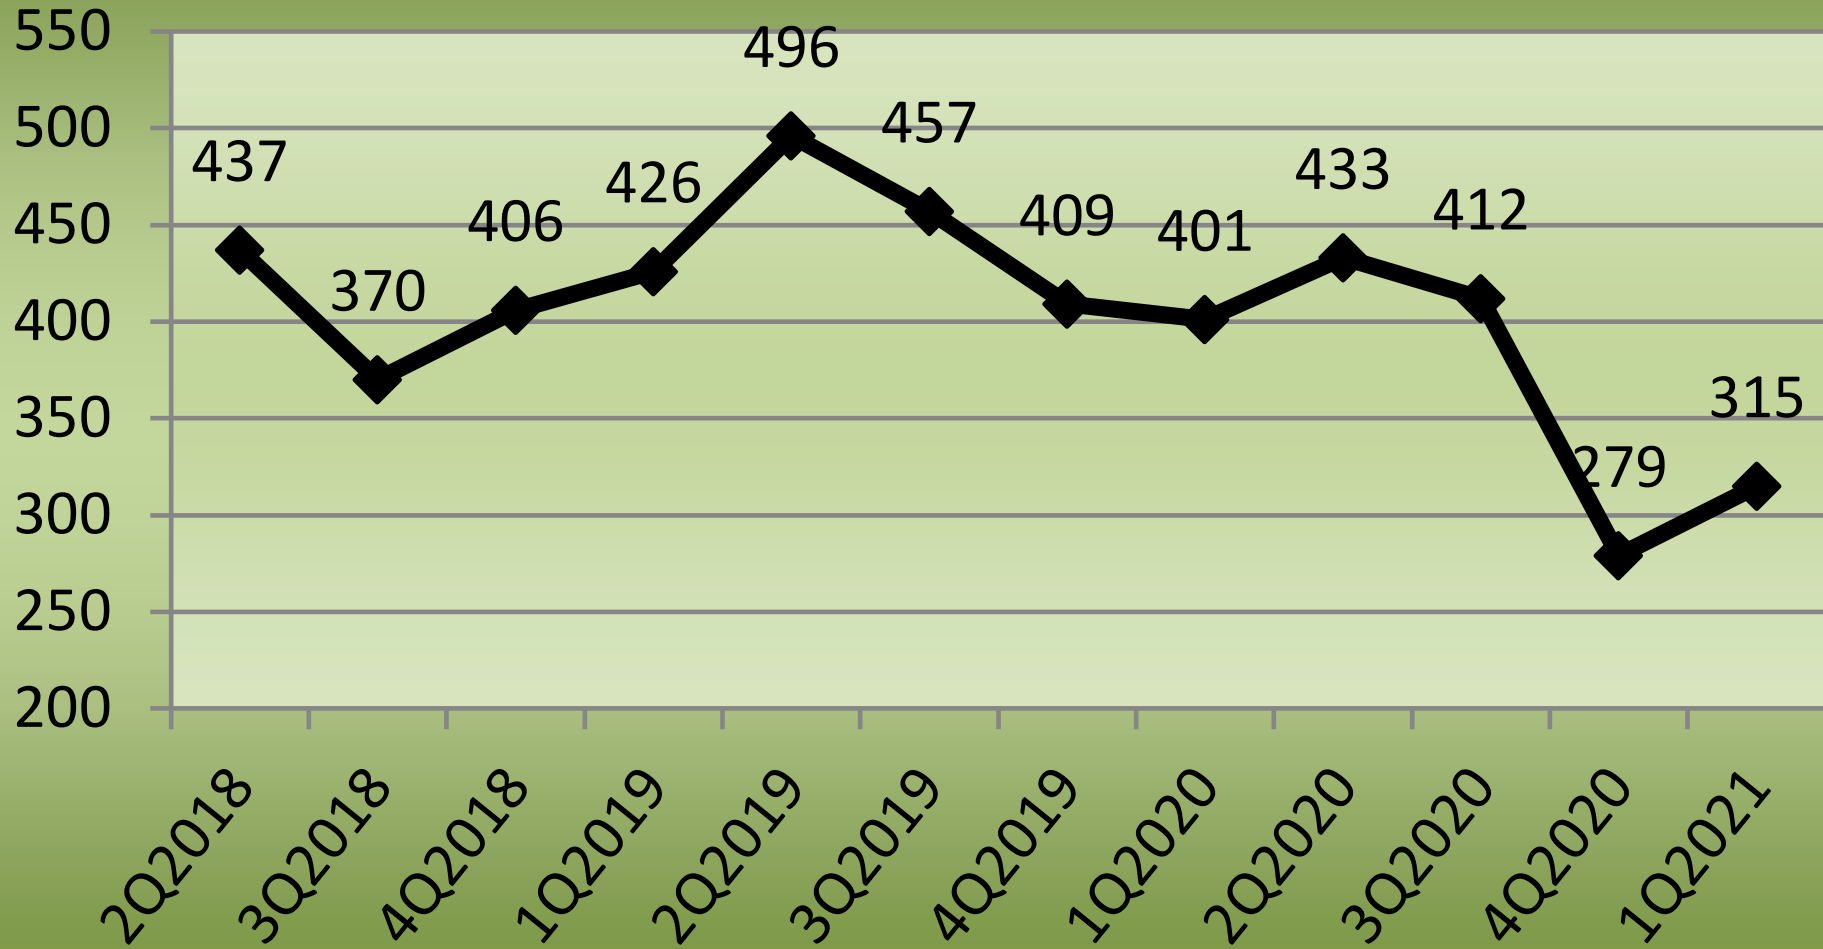

City of Lakewood Incident Report 1Q 2021

	1st Quarter 2021												YTD Percent Change 1Q2020-2021
	1st Quarter 2021						City		Quarterly Percent Change	City			
	LD01	LD02	LD03	LD04	LD05	LD06	4Q2020	1Q2021	4Q20-1Q21	YTD2020	YTD2021		
Person Crimes													
Aggravated Assault	6	20	9	9	4	7	55	55	0.00%	88	55	-37.50%	
Simple Assault	26	54	44	45	25	31	195	225	15.38%	271	225	-16.97%	
Homicide	0	0	1	0	0	0	0	1	100.00%	3	1	-66.67%	
Kidnapping	1	3	0	2	1	1	5	8	60.00%	12	8	-33.33%	
Sex (Forcible)	1	3	0	0	0	2	8	6	-25.00%	10	6	-40.00%	
Sex (NonForcible)	0	7	3	2	3	5	12	20	66.67%	17	20	17.65%	
Totals and Averages	34	87	57	58	33	46	275	315	14.55%	401	315	-21.45%	
Property Crimes													
Arson	0	0	1	4	1	1	3	7	133.33%	2	7	250.00%	
Bribery	0	0	0	0	0	0	0	0	NA	0	0	NA	
Burglary	10	18	30	15	14	17	125	104	-16.80%	120	104	-13.33%	
Counterfeiting	0	1	3	3	0	1	6	8	33.33%	17	8	-52.94%	
Vandalism	16	43	41	73	46	57	317	276	-12.93%	251	276	9.96%	
Embezzlement	0	0	0	0	0	0	0	0	NA	0	0	NA	
Extortion	0	0	0	1	1	0	2	2	0.00%	1	2	100.00%	
Fraud	4	13	4	17	7	8	34	53	55.88%	47	53	12.77%	
Larceny	19	69	55	150	52	81	466	426	-8.58%	441	426	-3.40%	
Motor Vehicle Theft	13	27	27	35	8	18	116	128	10.34%	95	128	34.74%	
Robbery	3	6	6	5	0	5	23	25	8.70%	14	25	78.57%	
Stolen Property	0	0	0	0	0	0	0	0	NA	0	0	NA	
Totals and Averages	65	177	167	303	129	188	1092	1029	-5.77%	988	1029	4.15%	
Society Crimes													
Drug	3	11	15	19	2	1	98	51	-47.96%	94	51	-45.74%	
Pornography	0	0	0	0	0	0	0	0	NA	3	0	-100.00%	
Prostitution	0	2	0	1	0	1	8	4	-50.00%	3	4	33.33%	
Weapon Law Violations	4	8	7	6	1	2	33	29	-12.12%	27	29	7.41%	
Totals and Averages	7	21	22	26	3	4	139	84	-39.57%	127	84	-33.86%	
Grand Totals and Averages	106	285	246	387	165	238	1506	1428	-5.18%	1516	1428	-5.80%	

NIBRS Person Crime By Quarter 2018-2021