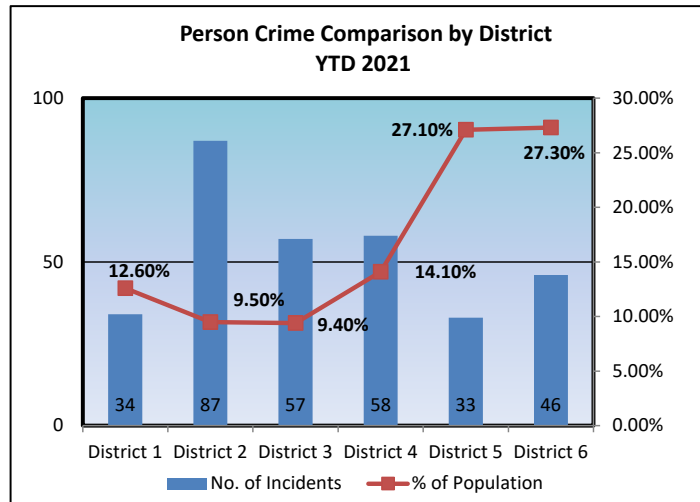

Comparison Crime Against Population

City of Lakewood Incident Report 1Q 2021

	1st Quarter 2021												YTD Percent Change 1Q2020-2021
	1st Quarter 2021						City		Quarterly Percent Change	City			
	LD01	LD02	LD03	LD04	LD05	LD06	4Q2020	1Q2021	4Q20-1Q21	YTD2020	YTD2021		
Person Crimes													
Aggravated Assault	6	20	9	9	4	7	55	55	0.00%	88	55	-37.50%	
Simple Assault	26	54	44	45	25	31	195	225	15.38%	271	225	-16.97%	
Homicide	0	0	1	0	0	0	0	1	100.00%	3	1	-66.67%	
Kidnapping	1	3	0	2	1	1	5	8	60.00%	12	8	-33.33%	
Sex (Forcible)	1	3	0	0	0	2	8	6	-25.00%	10	6	-40.00%	
Sex (NonForcible)	0	7	3	2	3	5	12	20	66.67%	17	20	17.65%	
Totals and Averages	34	87	57	58	33	46	275	315	14.55%	401	315	-21.45%	
Property Crimes													
Arson	0	0	1	4	1	1	3	7	133.33%	2	7	250.00%	
Bribery	0	0	0	0	0	0	0	0	NA	0	0	NA	
Burglary	10	18	30	15	14	17	125	104	-16.80%	120	104	-13.33%	
Counterfeiting	0	1	3	3	0	1	6	8	33.33%	17	8	-52.94%	
Vandalism	16	43	41	73	46	57	317	276	-12.93%	251	276	9.96%	
Embezzlement	0	0	0	0	0	0	0	0	NA	0	0	NA	
Extortion	0	0	0	1	1	0	2	2	0.00%	1	2	100.00%	
Fraud	4	13	4	17	7	8	34	53	55.88%	47	53	12.77%	
Larceny	19	69	55	150	52	81	466	426	-8.58%	441	426	-3.40%	
Motor Vehicle Theft	13	27	27	35	8	18	116	128	10.34%	95	128	34.74%	
Robbery	3	6	6	5	0	5	23	25	8.70%	14	25	78.57%	
Stolen Property	0	0	0	0	0	0	0	0	NA	0	0	NA	
Totals and Averages	65	177	167	303	129	188	1092	1029	-5.77%	988	1029	4.15%	
Society Crimes													
Drug	3	11	15	19	2	1	98	51	-47.96%	94	51	-45.74%	
Pornography	0	0	0	0	0	0	0	0	NA	3	0	-100.00%	
Prostitution	0	2	0	1	0	1	8	4	-50.00%	3	4	33.33%	
Weapon Law Violations	4	8	7	6	1	2	33	29	-12.12%	27	29	7.41%	
Totals and Averages	7	21	22	26	3	4	139	84	-39.57%	127	84	-33.86%	
Grand Totals and Averages	106	285	246	387	165	238	1506	1428	-5.18%	1516	1428	-5.80%