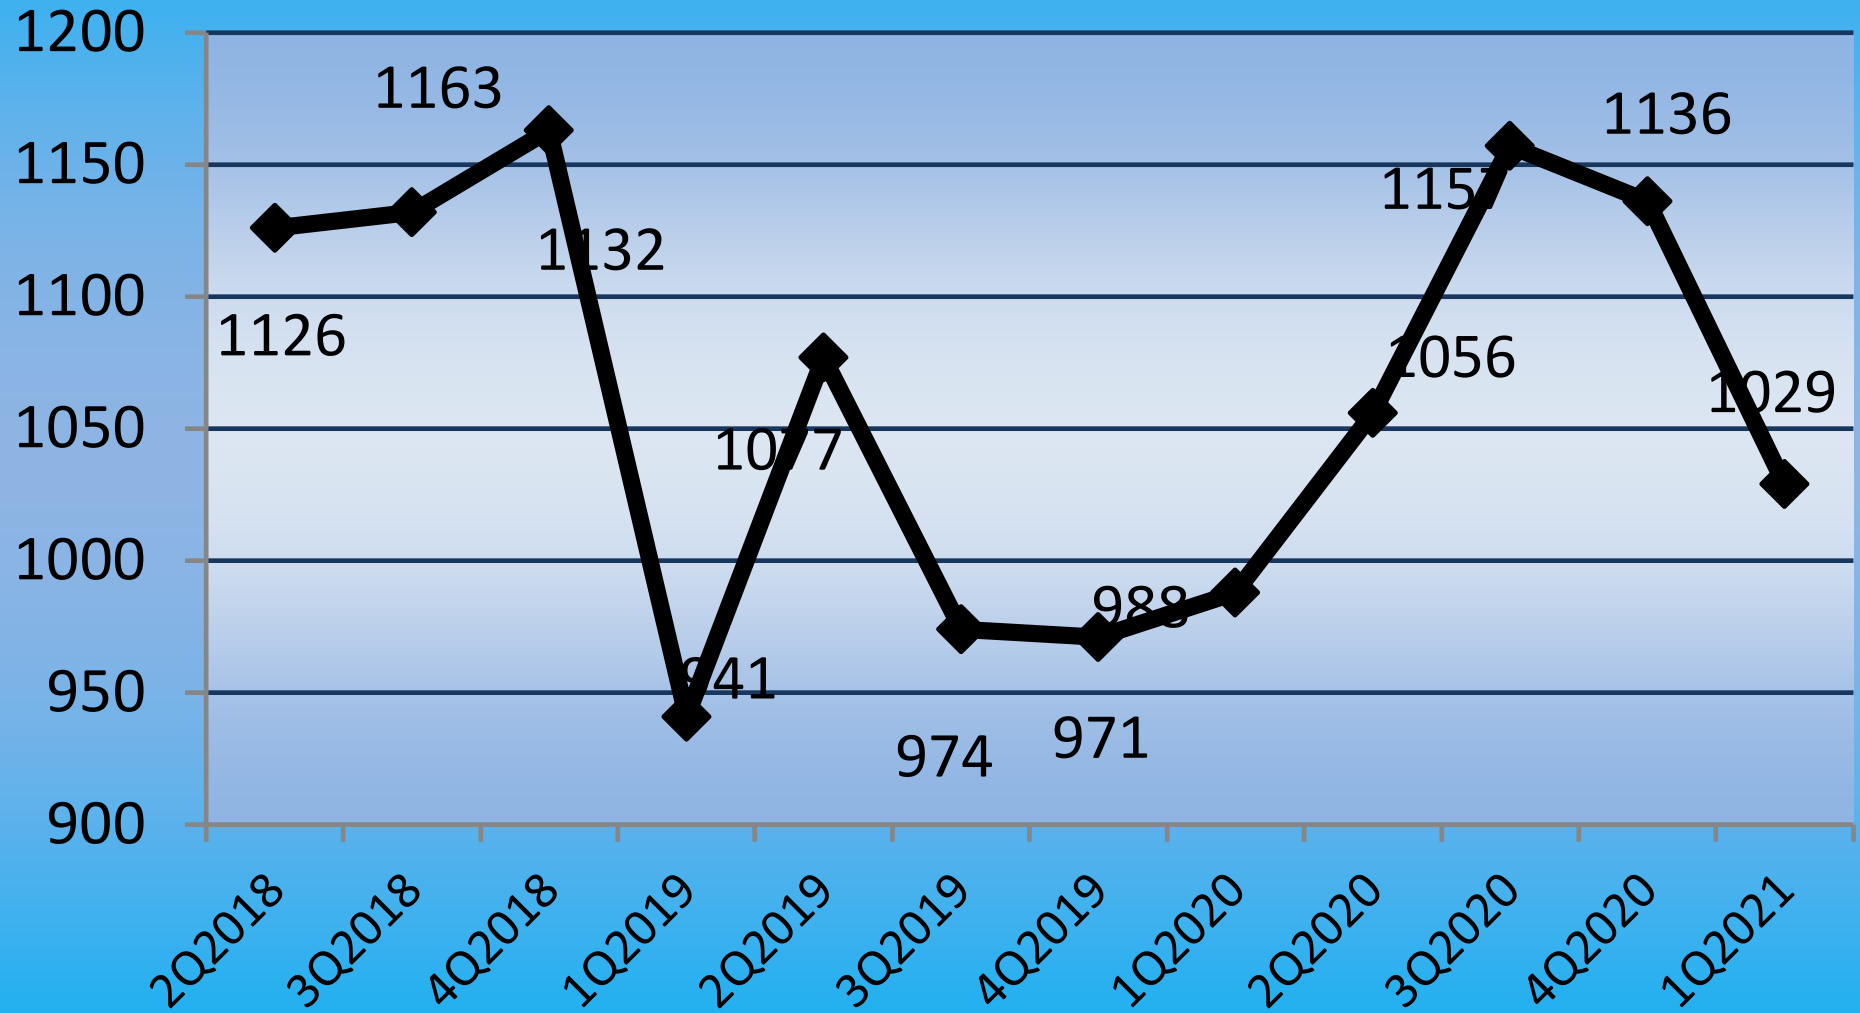

NIBRS Property Crime By Quarter 2018-2021