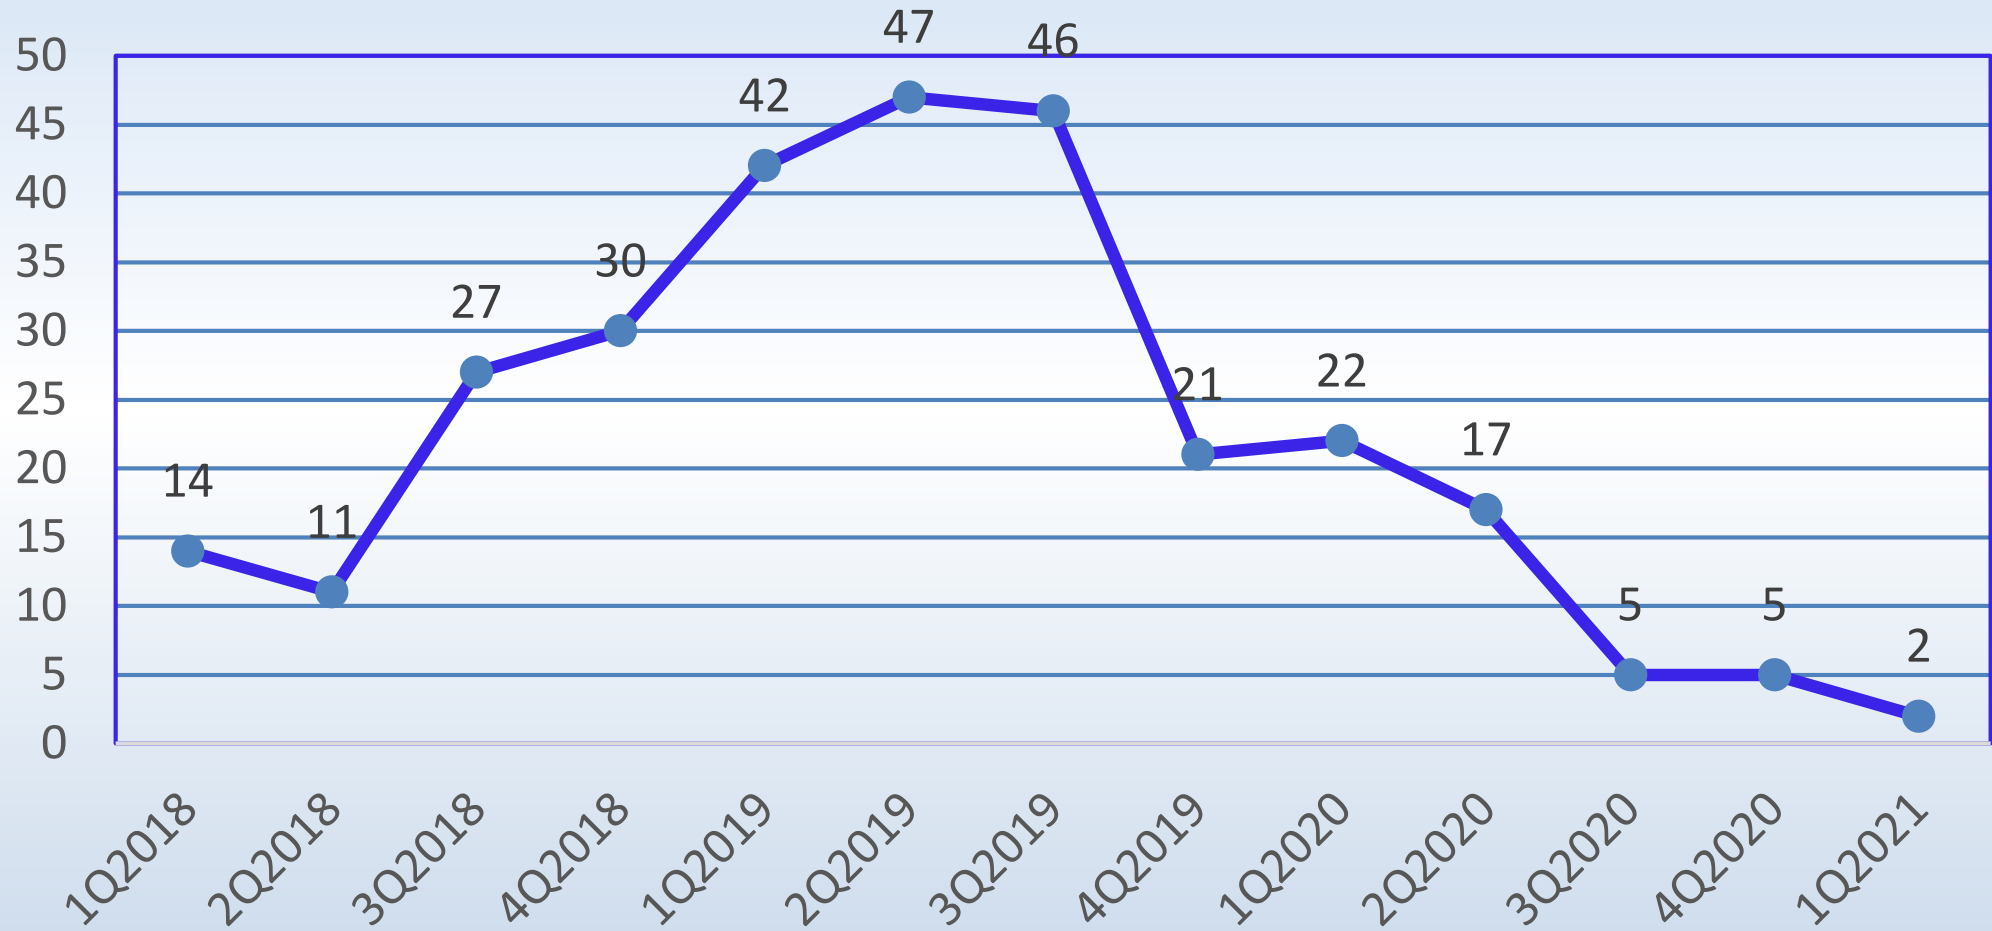

Western State Hospital NIBRS Person Crime By Quarter 2018-2021